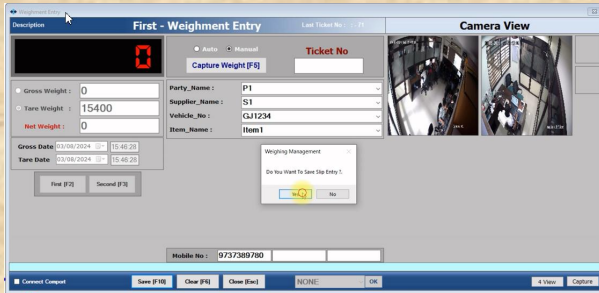

Weighbridge Ticket with CCTV Camera Interface & WhatsApp Message

Weighbridge Ticket with Vehicle Image for Printing

WhatsApp Message Received With Weighbridge Ticket with PDF File and Message

Pre Requirement

- ✓ WhatsApp API (Purchase From API Provider)
- ✓ CCTV IP Camera & POE Lan Switch (Optional)
- ✓ Existing Weighbridge Indicator Rs232 Interface
- ✓ Laser Printer / Dot Matrix Printer
- ✓ PC With Win10 or Win11 OS and 9Pin Comport

Facility

- ✓ Send Instant WhatsApp Message
- ✓ Send WhatsApp Message On Fix Number (add more number as per need on Setting)
- ✓ Send WhatsApp Message On Driver and Other 3 Mobile Number At entry Screen
- ✓ Send WhatsApp Message On Customer & Supplier Number From Pre Set on Master
- ✓ Send Ticket PDF File On WhatsApp Message (With and Without Vehicle Image)
- ✓ Print Ticket With Vehicle Image On Laser Printer