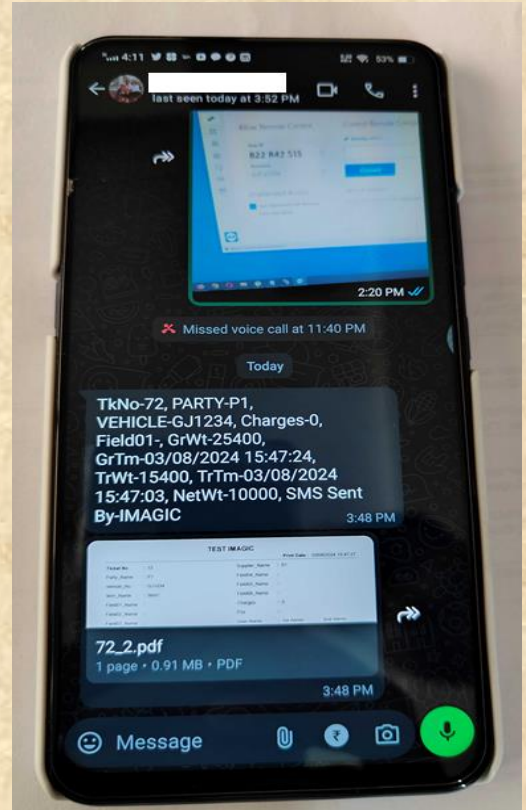

Weighbridge Ticket with CCTV Camera Interface & WhatsApp Message

Weighbridge Ticket with Vehicle Image for Printing

WhatsApp Message Received With Weighbridge Ticket with PDF File and Message

Pre Requirement

- ✓ WhatsApp API (Purchase From API Provider)
- ✓ CCTV IP Camera & POE Lan Switch (Optional)
- ✓ Existing Weighbridge Indicator Rs232 Interface
- ✓ Laser Printer / Dot Matrix Printer
- ✓ PC With Win10 or Win11 OS and 9Pin Comport

Facility

- ✓ Send Instant WhatsApp Message
- ✓ Send WhatsApp Message On Fix Number (add more number as per need on Setting)
- ✓ Send WhatsApp Message On Driver and Other 3 Mobile Number At entry Screen
- ✓ Send WhatsApp Message On Customer & Supplier Number From Pre Set on Master
- ✓ Send Ticket PDF File On WhatsApp Message (With and Without Vehicle Image)
- ✓ Print Ticket With Vehicle Image On Laser Printer