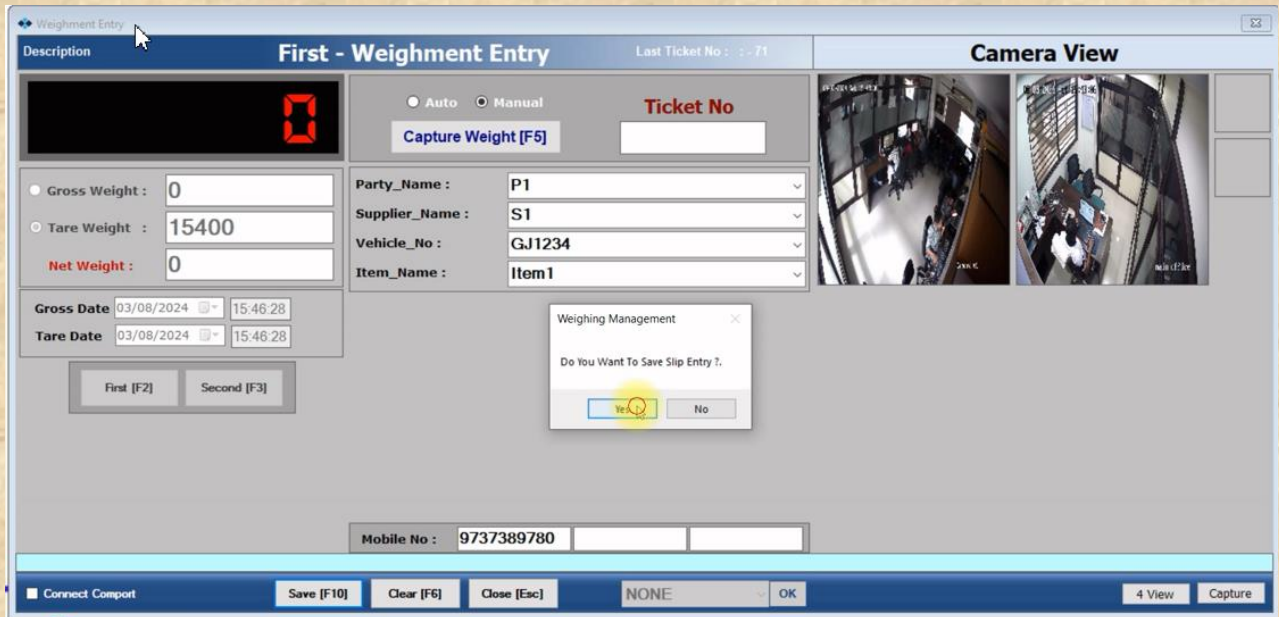

Weighbridge Ticket with CCTV Camera Interface & WhatsApp Message

Weighbridge Ticket with Vehicle Image for Printing

WhatsApp Message Received With Weighbridge Ticket with PDF File and Message

Pre Requirement

- ✓ WhatsApp API (Purchase From API Provider)
- ✓ CCTV IP Camera & POE Lan Switch (Optional)
- ✓ Existing Weighbridge Indicator Rs232 Interface
- ✓ Laser Printer / Dot Matrix Printer
- ✓ PC With Win10 or Win11 OS and 9Pin Comport

Facility

- ✓ Send Instant WhatsApp Message
- ✓ Send WhatsApp Message On Fix Number (add more number as per need on Setting)
- ✓ Send WhatsApp Message On Driver and Other 3 Mobile Number At entry Screen
- ✓ Send WhatsApp Message On Customer & Supplier Number From Pre Set on Master
- ✓ Send Ticket PDF File On WhatsApp Message (With and Without Vehicle Image)
- ✓ Print Ticket With Vehicle Image On Laser Printer