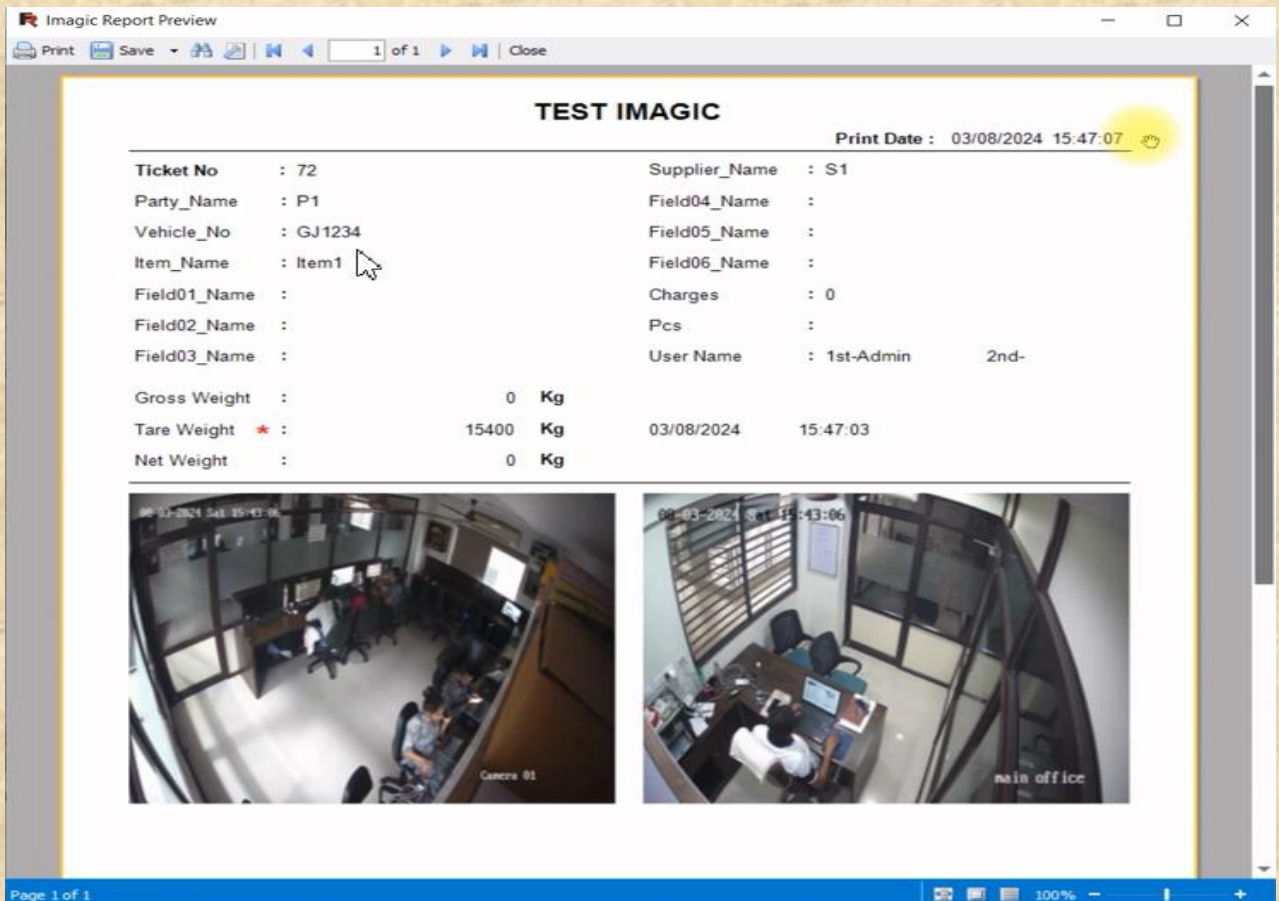

Weighbridge Ticket with CCTV Camera Interface & WhatsApp Message

Weighbridge Ticket with Vehicle Image for Printing

WhatsApp Message Received With Weighbridge Ticket with PDF File and Message

Pre Requirement

- ✓ WhatsApp API (Purchase From API Provider)
- ✓ CCTV IP Camera & POE Lan Switch (Optional)
- ✓ Existing Weighbridge Indicator Rs232 Interface
- ✓ Laser Printer / Dot Matrix Printer
- ✓ PC With Win10 or Win11 OS and 9Pin Comport