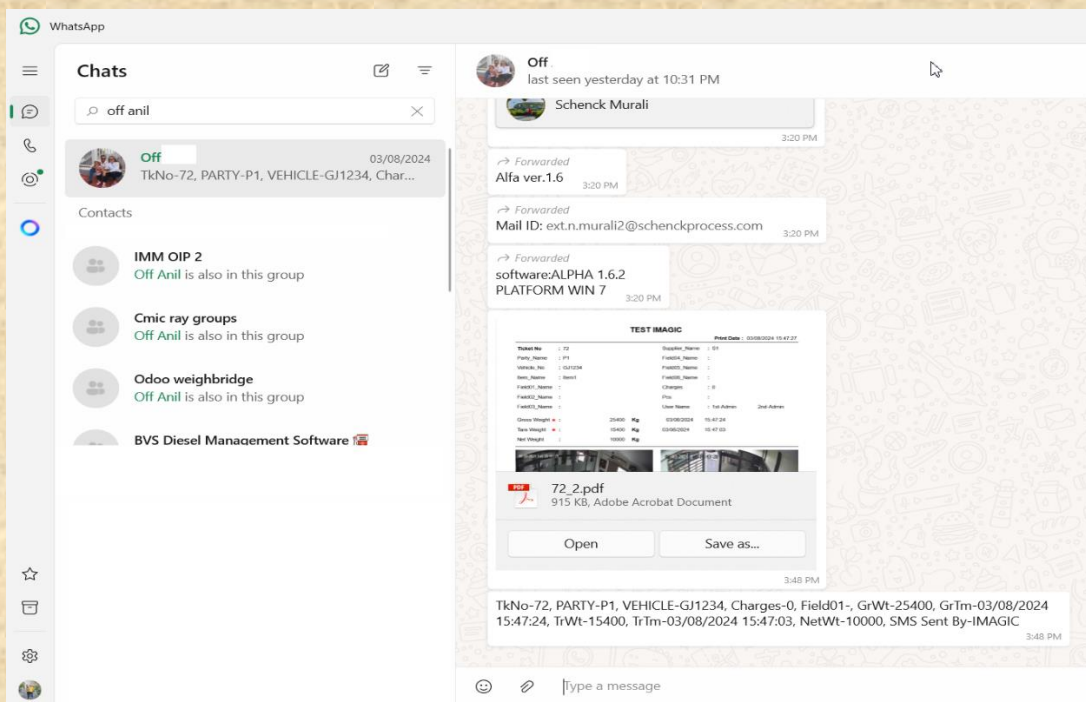

Weighbridge Ticket with CCTV Camera Interface & WhatsApp Message

Weighbridge Ticket with Vehicle Image for Printing

WhatsApp Message Received With Weighbridge Ticket with PDF File and Message

Pre Requirement

- ✓ WhatsApp API (Purchase From API Provider)
- ✓ CCTV IP Camera & POE Lan Switch (Optional)
- ✓ Existing Weighbridge Indicator Rs232 Interface
- ✓ Laser Printer / Dot Matrix Printer
- ✓ PC With Win10 or Win11 OS and 9Pin Comport

Facility

- ✓ Send Instant WhatsApp Message
- ✓ Send WhatsApp Message On Fix Number (add more number as per need on Setting)
- ✓ Send WhatsApp Message On Driver and Other 3 Mobile Number At entry Screen
- ✓ Send WhatsApp Message On Customer & Supplier Number From Pre Set on Master
- ✓ Send Ticket PDF File On WhatsApp Message (With and Without Vehicle Image)
- ✓ Print Ticket With Vehicle Image On Laser Printer